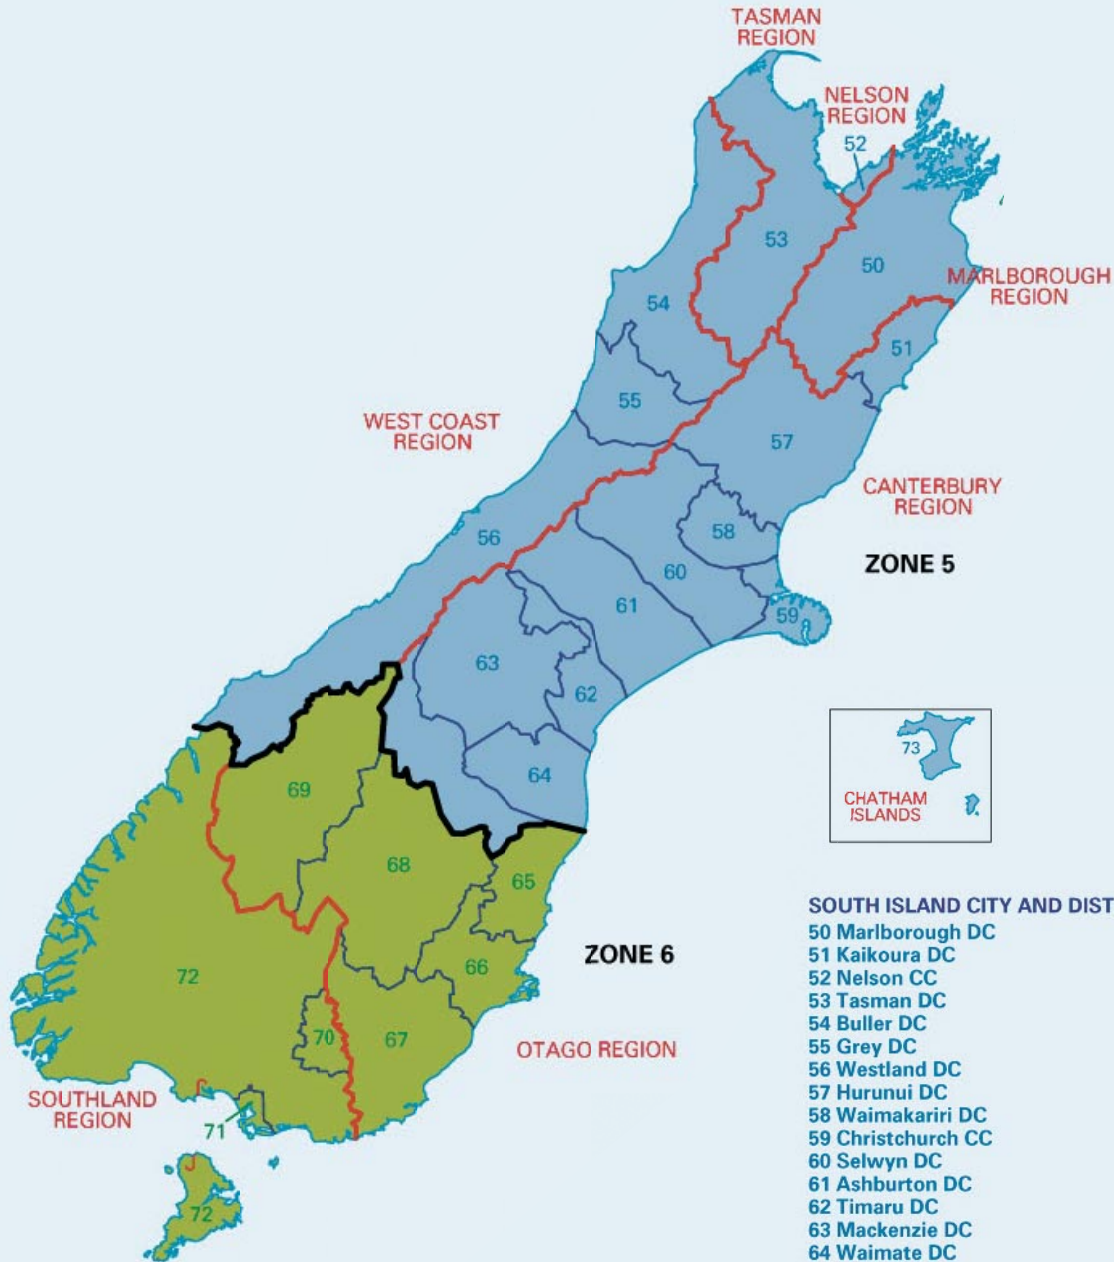

Local Government New Zealand Zone Map – South Island

SOUTH ISLAND CITY AND DISTRICT COUNCILS

- 50 Marlborough DC
- 51 Kaikoura DC
- 52 Nelson CC
- 53 Tasman DC
- 54 Buller DC
- 55 Grey DC
- 56 Westland DC
- 57 Hurunui DC
- 58 Waimakariri DC
- 59 Christchurch CC
- 60 Selwyn DC
- 61 Ashburton DC
- 62 Timaru DC
- 63 Mackenzie DC
- 64 Waimate DC
- 65 Waitaki DC
- 66 Dunedin CC
- 67 Clutha DC
- 68 Central Otago DC
- 69 Queenstown-Lakes DC
- 70 Gore DC
- 71 Invercargill CC
- 72 Southland DC
- 73 Chatham Islands