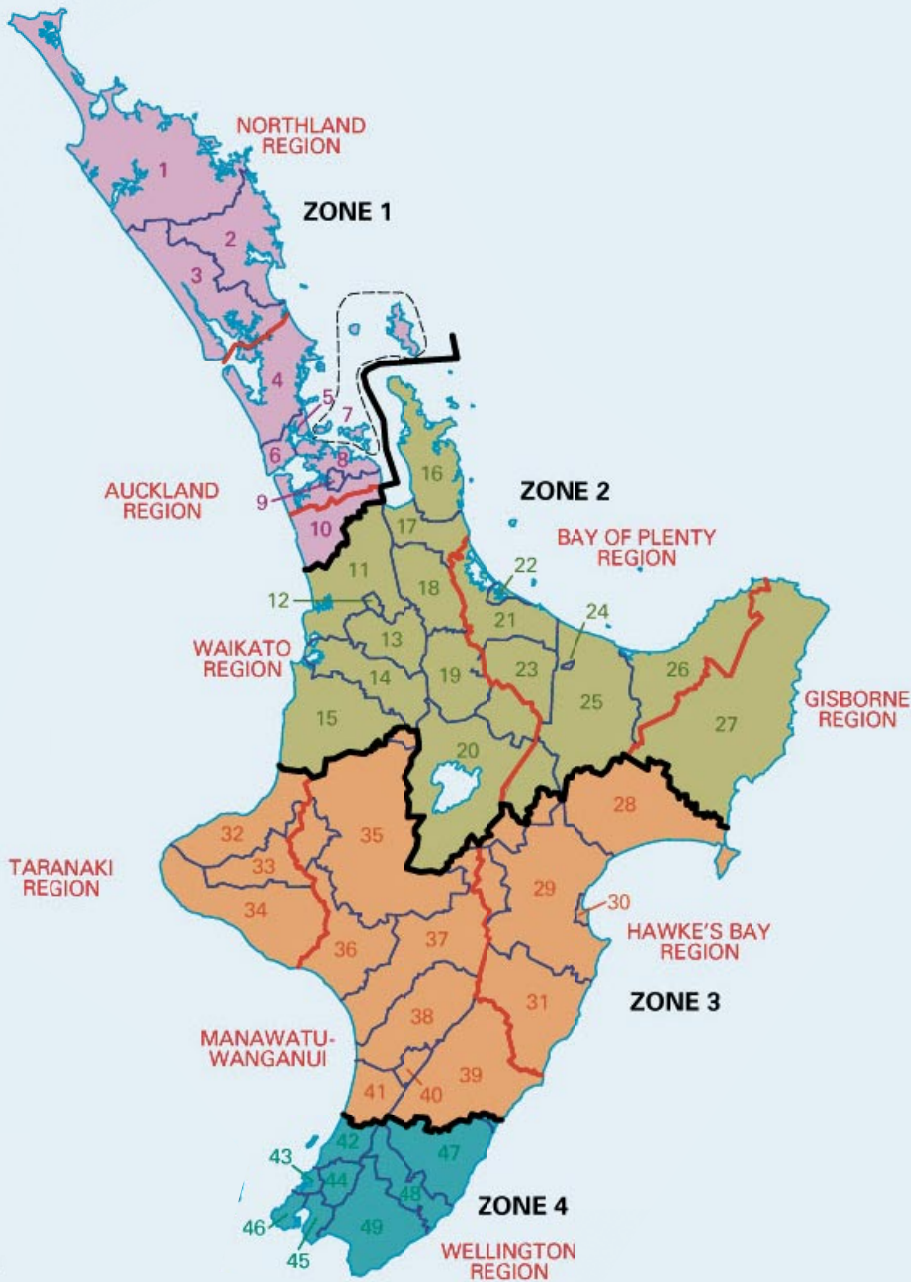

# Local Government New Zealand Zone Map – North Island

## NORTH ISLAND CITY AND DISTRICT COUNCILS

- 1 Far North DC
- 2 Whangarei DC
- 3 Kaipara DC
- 4 Rodney DC
- 5 North Shore CC
- 6 Waitakere CC
- 7 Auckland CC
- 8 Manukau CC
- 9 Papakura DC
- 10 Franklin DC
- 11 Waikato DC
- 12 Hamilton CC
- 13 Waipa DC
- 14 Otorohanga DC
- 15 Waitomo DC
- 16 Thames-Coromandel DC
- 17 Hauraki DC
- 18 Matamata-Piako DC
- 19 South Waikato DC
- 20 Taupo DC
- 21 Western Bay of Plenty DC
- 22 Tauranga CC
- 23 Rotorua DC
- 24 Kawerau DC
- 25 Whakatane DC
- 26 Opotiki DC
- 27 Gisborne DC
- 28 Wairoa DC
- 29 Hastings DC
- 30 Napier CC
- 31 Central Hawke's Bay DC
- 32 New Plymouth DC
- 33 Stratford DC
- 34 South Taranaki DC
- 35 Ruapehu DC
- 36 Wanganui DC
- 37 Rangitikei DC
- 38 Manawatu DC
- 39 Tararua DC
- 40 Palmerston North CC
- 41 Horowhenua DC
- 42 Kapiti Coast DC
- 43 Porirua CC
- 44 Upper Hutt CC
- 45 Hutt City
- 46 Wellington CC
- 47 Masterton DC
- 48 Carterton DC
- 49 South Wairarapa DC